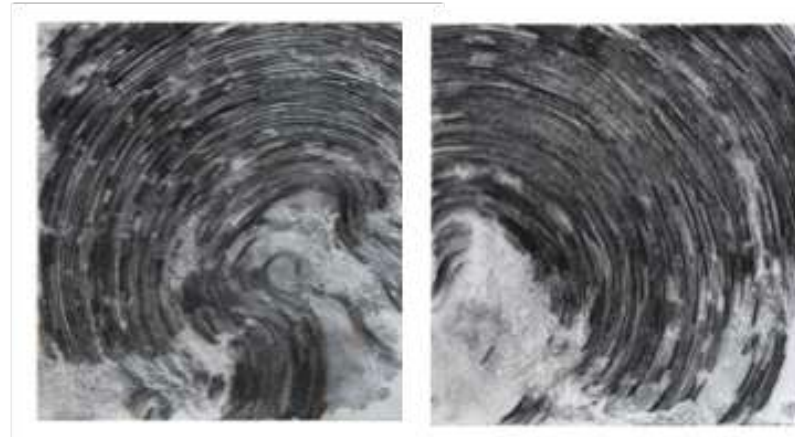

**GUILLEM NADAL
A-018 / A-020**

2020
Diptych. Mixed
technique on wood
200 x 380 cm.
(200 x 190 cm.)
GAA02-177