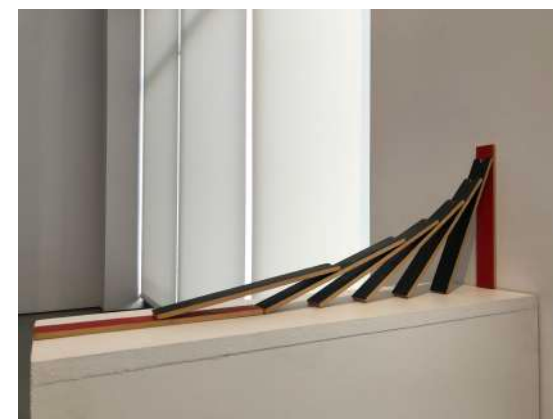

**MATTHEW BENEDICT
WITCH HAZEL**

**NACHO CRIADO
HOMENAJE A ROTHKO**

1970
Painted wooden model
20 x 70 x 3,5 cm
GAA11-24