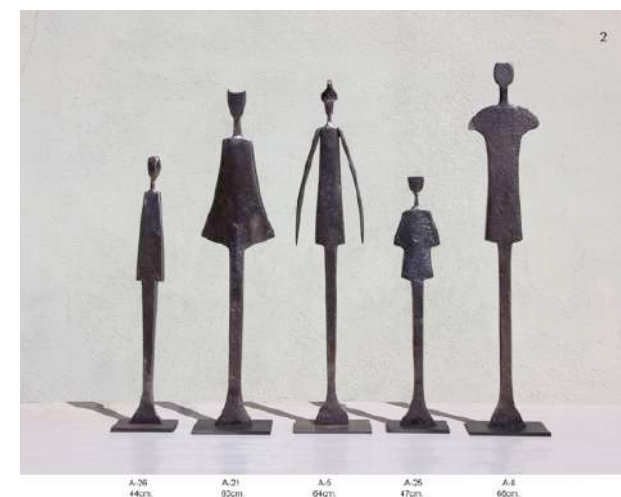

JORGE BARBI

2020
Wrought iron sculpture
De 25 cm a 76 cm.
GAA95-02/29