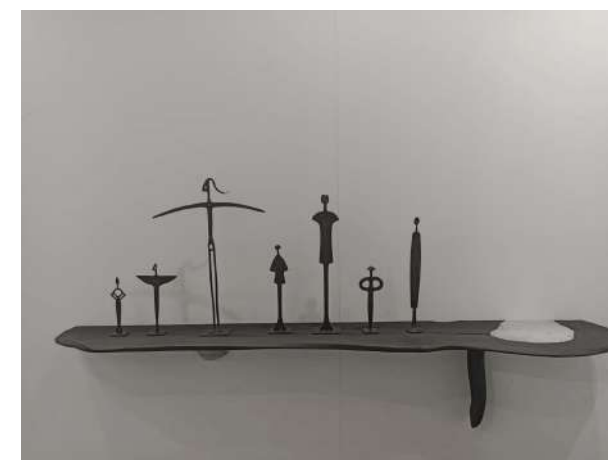

**JOSE CHÁFER
BLUE IS THE NEW
BLACK**

2022
Burned wood and blue
alabaster
276 X 45 cm
GAA91-39