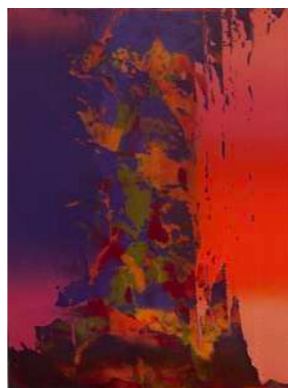

PETER KRAUSKOPF
OLD PICTURE B
13/01/21

2021
Oil on canvas
54 x 40 cm

PETER KRAUSKOPF
OLD PICTURE
B27/02/21

2021
Oil on canvas
65 x 46 cm

JUAN GARAIZABAL
À TOI

2022
Railway sleepers. Stainless steel.
Wood.
70 x 23 x 23 cm.

MARI PURI
HERRERO
CABEZA LECTORA

2019-2020
Bronze and patina
74 x 36 x 17 cm

EDUARDO ARROYO
PERSONAGGIO -
PEINTRE

1975
Collage sandpaper
on wood
92 X 73 cm.

EDUARDO ARROYO
MOSCA MEDIANA

Ed. 9/15
2007
Bronze and stainless steel
40 x 27 x 8 cm.