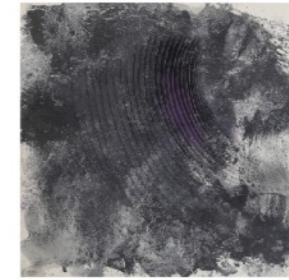

Recent works- Guillem Nadal

**A-098**  
Mixed technique on wood  
57 x 78cm.  
GAA02-183

**A-099**  
Mixed technique on wood  
53 x 78 cm.  
GAA02-184

**A-100**  
Mixed technique on wood  
53 x 78 cm.  
GAA02-198

**B-032**  
2018  
Mixed technique on wood  
180 x 185 cm.  
GAA02-186

**B-019**  
Mixed technique on wood  
86 x 146 cm.  
GAA02-187

**B-029**  
Mixed technique on wood  
86 x 146 cm  
GAA02-188

**B-038**  
Mixed technique on fabric.  
145 x 86 cm.  
GAA02-189