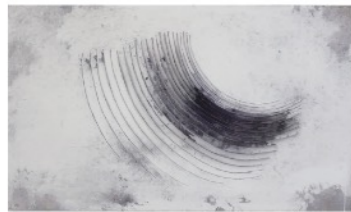

Recent works- Guillem Nadal

**A-098**  
Mixed technique on wood  
57 x 78cm.  
GAA02-183

**A-099**  
Mixed technique on wood  
53 x 78 cm.  
GAA02-184

**A-100**  
Mixed technique on wood  
53 x 78 cm.  
GAA02-198

**B-032**  
2018  
Mixed technique on wood  
180 x 185 cm.  
GAA02-186

**B-019**  
Mixed technique on wood  
86 x 146 cm.  
GAA02-187

**B-029**  
Mixed technique on wood  
86 x 146 cm  
GAA02-188

**B-038**  
Mixed technique on fabric.  
145 x 86 cm.  
GAA02-189