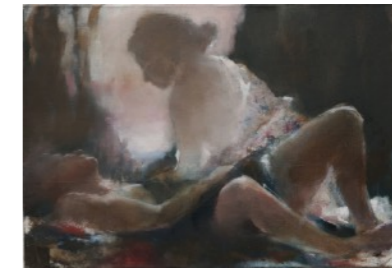

The Orso set

VENUS Y ADONIS II

2014
Charcoal on paper
107 x 148 cm
GAA12-196

The Ortega set

VENUS Y ADONIS

2017
Charcoal on paper
58,5 x 83,5 cm
GAA12-197

The Barbeito set

VENUS Y ADONIS

2019
Oil on canvas
40 x 57,5 cm
GAA12-201

PSIQUE Y CUPIDO II

2014
Charcoal on paper
107 x 148 cm
GAA12-194

APOLO Y MARSIAS

2017
Charcoal on paper
58,5 x 152,5 cm
GAA12-198

APOLO Y MARSIAS

2019
Oil on canvas
40 x 106 cm
GAA12-202