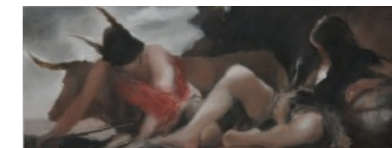

2019
Oil on canvas
40 x 57,5 cm
GAA12-201

PSIQUE Y CUPIDO II

2014
Charcoal on paper
107 x 148 cm
GAA12-194

APOLO Y MARSIAS

2017
Charcoal on paper
58,5 x 152,5 cm
GAA12-198

APOLO Y MARSIAS

2019
Oil on canvas
40 x 106 cm
GAA12-202

VENUS Y ADONIS I

2014
Charcoal on paper
107 x 148 cm
GAA12-195

MERCURIO Y ARGOS

2017
Charcoal on paper
58,5 x 152,5 cm
GAA12-199

MERCURIO Y ARGOS

2019
Oil on canvas
40 x 106 cm
GAA12-203

PSIQUE Y CUPIDO I

2014
Charcoal on paper
107 x 148 cm
GAA12-193